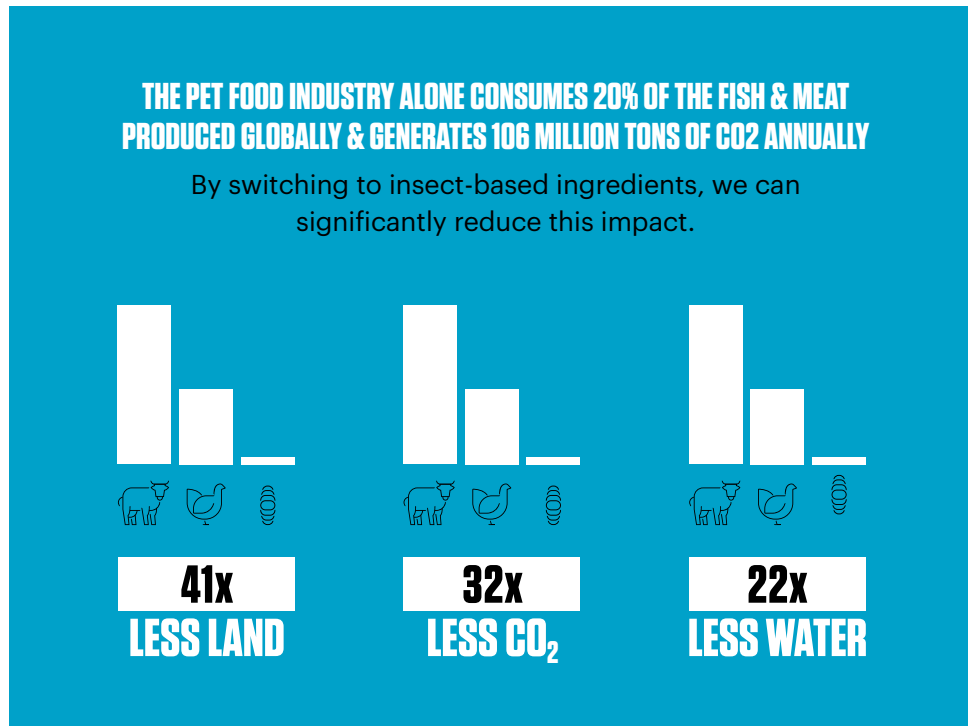

**SOME  
GRUB**

|| We have been working with Better Origin ever since we moved our manufacturing site from Europe to the UK, and have found them delightful to work with. From the very beginning they have been incredibly helpful with all aspects of production whilst supporting our small business. We previously sourced insect ingredients elsewhere but have found the Better Origin product to be superior to anything we've seen before. ||

# PLANET-FRIENDLY INSECT-POWERED PETFOOD

Insect-powered pet food is gaining momentum as pet owners seek to minimise their carbon footprint.

Insect ingredients offer a sustainable solution that uses a fraction of land and water, making insect ingredients the perfect planet-friendly option.

Our process delivers nutritious proteins using far fewer resources than conventional farming, while also reducing food waste and emissions, leading to a more sustainable and secure food system.